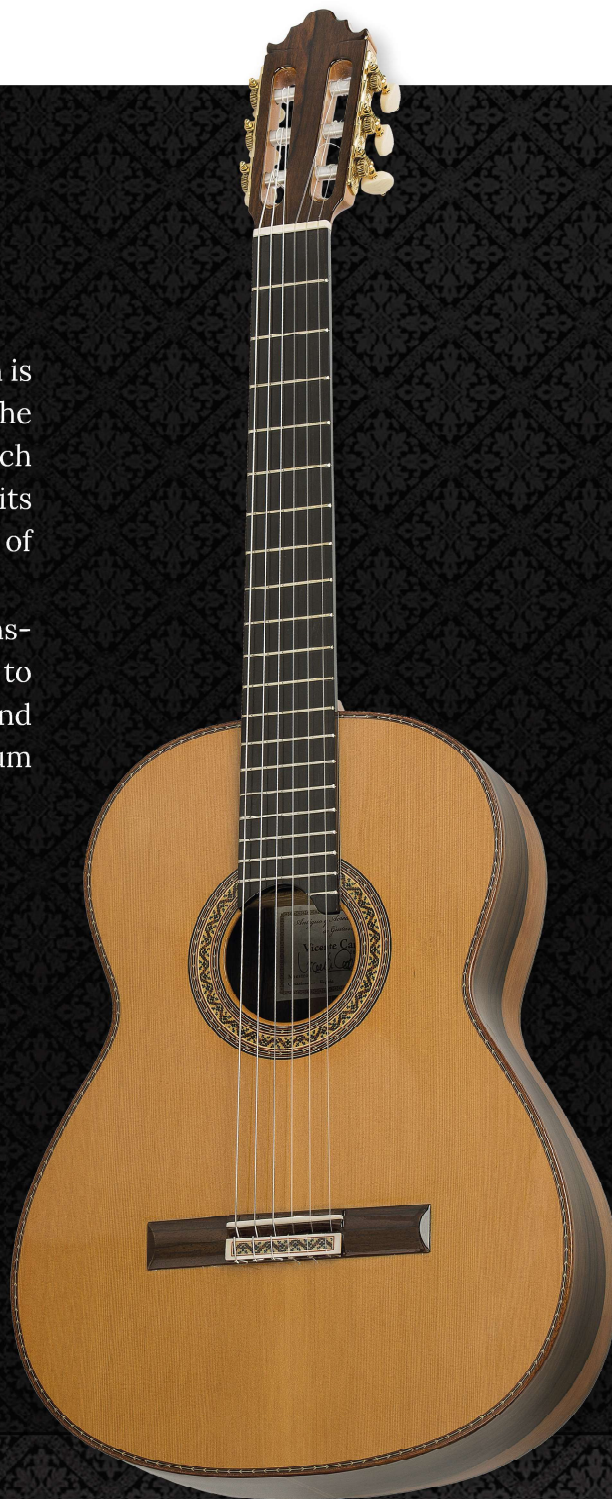

Herencia

Vicente Carrillo®

CONCERT GUITAR

Herencia

Its great power, projection and infinite sustain is just a prelude to its full capacity. Built with the best woods from our personal warehouse, each guitar is different from each other due to its sound and the work that is done on each one of them.

Its new concept of interior and exterior construction, exclusive to these models, allow it to achieve great power with rich harmonics and deep bass in guitars of this level. Minimum effort, maximum projection and volume.

- Top** German Spruce top (Picea Abies) or Canadian Cedar top (Thuja Plicata)
- Sides and Back** Special construction in Madagascar Rosewood (Dalbergia Baronii) or Green Ebony (Dyospiros Durionoides)
- Purfling** Indian Rosewood (Dalbergia Latifolia) binding top and back.
- Fingerboard** African Ebony (Diospyros Crassiflora)
- Neck** Brazilian Cedar (Cedrela Odorata)
- Bridge** Madagascar Rosewood (Dalbergia Baronii)
- Head** Madagascar Rosewood (Dalbergia Baronii)
- Finish** Nitro cellulose lacquer
- Length of strings** 650 mm